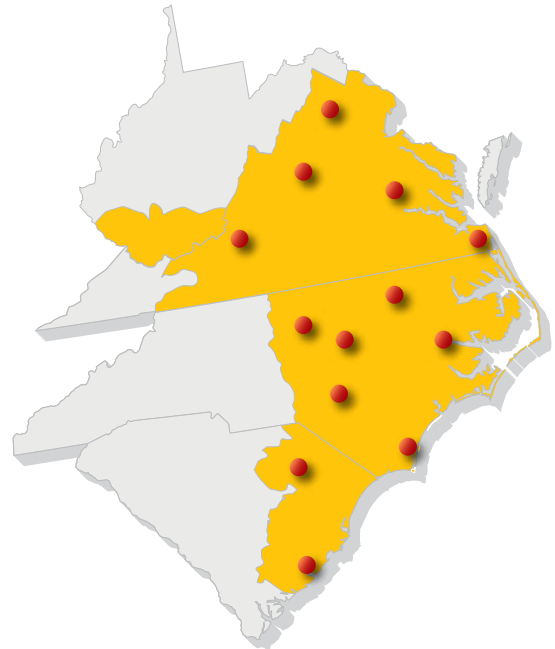

#### Specialty Lift Truck Attachments

- Push/Pull
- Sideshifting Fork Positioners

GIVE US A CALL FOR YOUR NEXT RENTAL

**919.875.7474**

**HOTLINE**  
**24hr/7days**

**At your service in  
3 states for your  
RENTAL needs!**

**Gregory Poole**

**LIFT SYSTEMS**

*13 locations delivering superior material handling solutions*